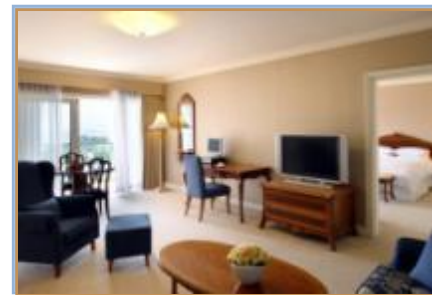

The most beautiful room
in Jeju

The presidents stayed

실수	SIZE(m ²)	전망
1	283.6m ²	Ocean

SUITE PRESIDENTIAL

PACIFIC

Lotte,
The World's Best Hotel.

실수	SIZE(m ²)	전망
2	205m ²	Ocean

실수	SIZE(m ²)	전망
9	94.6m ²	Ocean