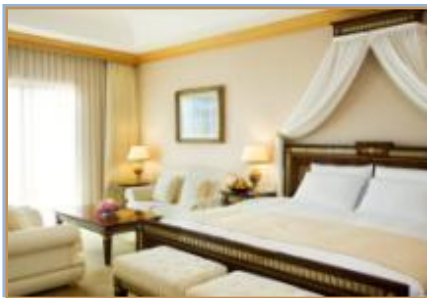

The most beautiful room
in Jeju

The presidents stayed

실수	SIZE(m²)	전망
1	283.6m²	Ocean